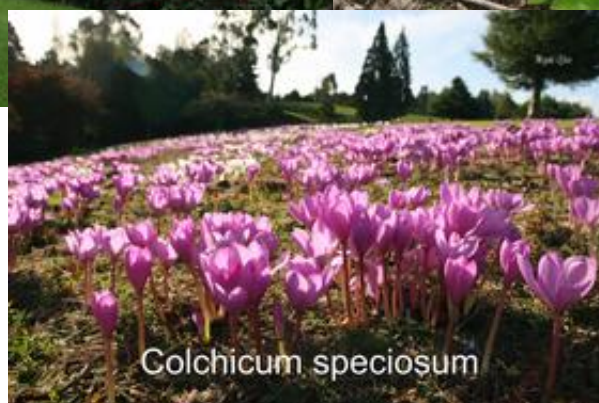

Colchicum speciosum