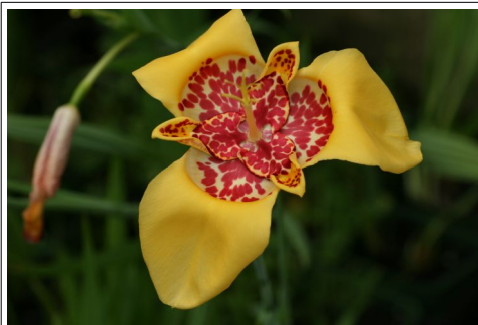

Nerine Pink Frills tall frilled pink	3/$10
Nerine Pink Ice pale pink, hardy	3/$10
Polygonatum hookerii dwf pink	100/$50
Rhodohypoxis four varieties	100/$80
Rhodohypoxis Dawn	10/$10
Rhodohypoxis Fred Broome	10/$10
Rhodohypoxis Albrighton	10/$10
Rhodohypoxis White Wings	10/$10
Rhodohypoxis milloides claret	10/$20
Roscoea humana	1/$10
Sanguinaria canadensis fl.pl. Double bloodroot	1/$15
Scilla peruviana large bulbs	2/$10
Scilla tubergiana july flowering, pale blue	3/$10
Sprekia formosissima Jacobite Lily red	1/$10
Tigrida pavonia Jockeys Cap yellow	2/$10
Trillium mixed	5/$35

Tigrida yellow