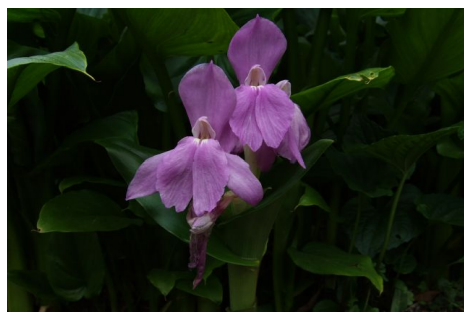

Please email your order and we will reply with our bank account details and the correct amount to pay.

Prices include GST.

**A CONTACT PHONE NUMBER IS REQUIRED**

Name	Quantity/Price
Acidanthera bicolor murielae	4/\$10
Allium moly yellow	3/\$10
Allium roseum	3/\$10
Allium siculum buff green/pink 1 metre	3/\$15
Amaryllis belladonna "Naked Lady" pink	1/\$10
Anemone bractiata white/green ruff	10/\$15
Anemone nemerosa blue	10/\$15
Anemone nemerosa allenii	10/\$15
Anemone nemerosa fl.pl. double white	10/\$15
Anemone ranunculoides sulphurea fl.pl. yellow double	10/\$20
Arisarium (Mouse Plant) 10cm	10/\$15
Cardiocrinum (Lilium Giganteum) 3-4 metres	10/\$35
Chionodoxa gigantea alba	4/\$10
<b>COLCHICUM (Autumn Crocus)</b>	
Colchicum mixed colours	100/\$100
Colchicum speciosum autumn crocus purple	100/\$125
Colchicum speciosum album white	100/\$125
Colchicum agrippinum pink veined purple	5/\$15
Colchicum bowlesianum large pink	100/\$125 10/\$15
Colchicum "Waterlily" pink double	2/\$15
Crinum powellii pink	1/\$10
Crinum powellii white	1/\$10
Crocus medius autumn flowering	2/\$10
Crocus tomasianus early spring/winter flowering	3/\$10
Dicentra cucullaria Bleeding Heart white/yellow	3/\$10
Eranthis hyemalis Winter Aconite yellow fls. in June	10/\$20
Erythronium tuolumense yellow dogs tooth violet	10/\$35
Erythronium denis canis pink/white	3/\$20
Erythronium revolutum Pink Beauty	1/\$10
Erythronium White Beauty (Dogs Tooth Violet)	10/\$35
Fritillaria latifolia	1/\$15
Fritillaria meleagris	4/\$20
Fritillaria verticillata	1/\$10
<b>GALANTHUS (Snowdrops) – also available on our potted list May-August</b>	
Galanthus (Snowdrop) Sam Arnott (The Best) fat flowers	100/\$150
Galanthus nivalis flora plena (double snowdrop) small double	10/\$20
Galanthus elweisii (Snowdrop) broad blue leaves large flower	10/\$20

*Tigrida yellow*

*Lilium pyreniacum*

*Galanthus Atkinsiae*

*Galanthus plicatus plenus*

*Colchicum speciosum*

*Colchicum bowlesianum*

*Roscoea humana*

*Gladiolus tristis*